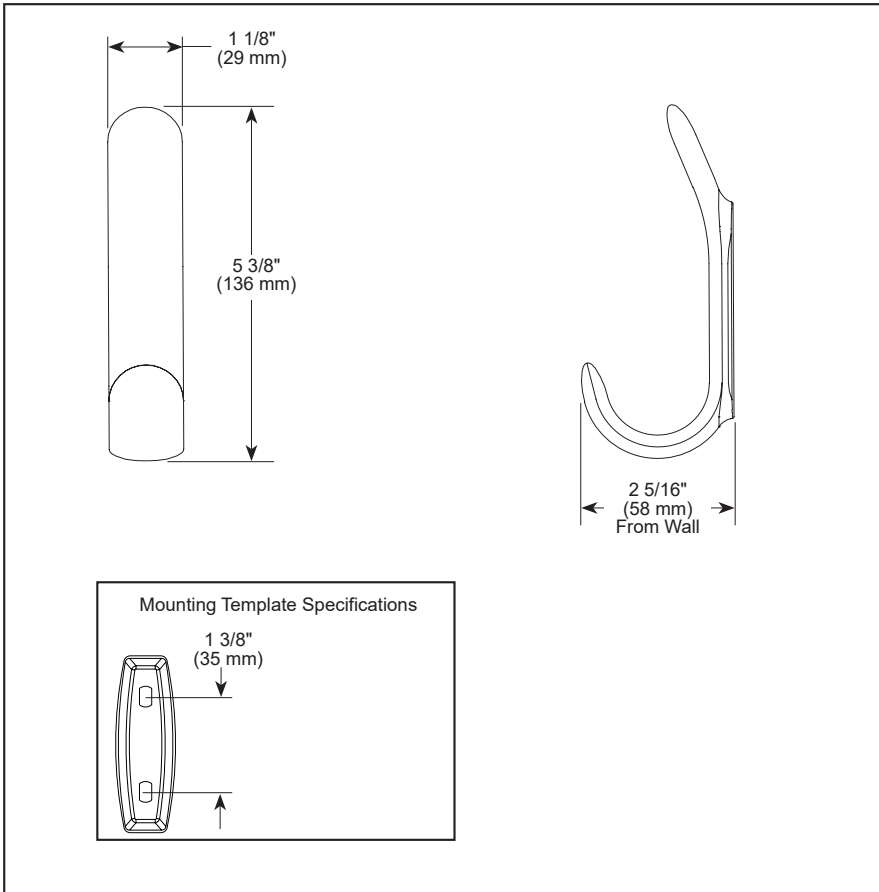

see what Delta can do^{SM}

ACCESSORIES

- Bonacci™ Bath Collection
- Robe Hook

STANDARD SPECIFICATIONS:

- Wood blocking is preferable behind all wall surfaces. If wood blocking is not available, the following fasteners are suggested: Tile/Masonry-Plastic or lead Anchors Plaster/drywall-Toggle bolts.
- Mounting hardware included with product.

WARRANTY

- Parts and Finish - Lifetime limited warranty; or for commercial purchasers, 10 years for multi-family residential (apartments and condominiums) and 5 years for all other commercial uses, in each case from the date the product is received by the original purchaser or their authorized representative (installation contractor, etc.).
- Please go to www.deltafaucet.com for the complete details of our limited warranty.

▲ Designate Proper Finish Suffix